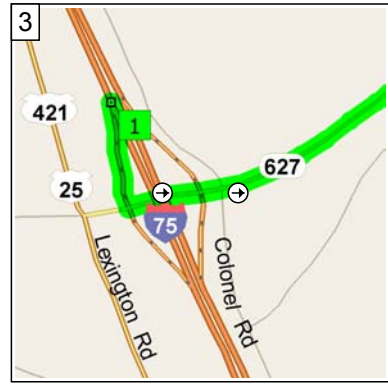

95 to 270 E Prong Rd, Richmond, KY 40475 preferred

13.1 miles; 23 minutes

9:00 AM 0.0 mi
Depart 95 on Ramp (South) for 0.2 mi

9:00 AM 0.2 mi
Turn LEFT (East) onto SR-3055 [SR-627] for 0.1 mi

9:00 AM 0.3 mi
Road name changes to SR-627 for 5.5 mi

9:10 AM 5.8 mi
At 4399 Boonesboro Rd, Richmond, KY 40475, turn RIGHT (East) onto SR-388 [Boonesboro Rd] for 5.2 mi

9:19 AM 11.0 mi
Turn LEFT (South) onto E Prong Rd for 164 yds

9:19 AM 11.1 mi
Turn LEFT to stay on E Prong Rd for 2.0 mi

9:23 AM 13.1 mi
Arrive 270 E Prong Rd, Richmond, KY 40475