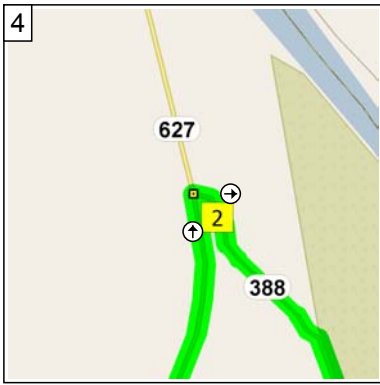

95 to 270 E Prong Rd, Richmond, KY 40475 preferred

13.1 miles; 23 minutes

9:00 AM 0.0 mi
Depart 95 on Ramp (South) for 0.2 mi

9:00 AM 0.2 mi
Turn LEFT (East) onto SR-3055 [SR-627] for 0.1 mi

9:00 AM 0.3 mi
Road name changes to SR-627 for 5.5 mi

9:10 AM 5.8 mi
At 4399 Boonesboro Rd, Richmond, KY 40475, turn RIGHT (East) onto SR-388 [Boonesboro Rd] for 5.2 mi

9:19 AM 11.0 mi
Turn LEFT (South) onto E Prong Rd for 164 yds

9:19 AM 11.1 mi
Turn LEFT to stay on E Prong Rd for 2.0 mi

9:23 AM 13.1 mi
Arrive 270 E Prong Rd, Richmond, KY 40475