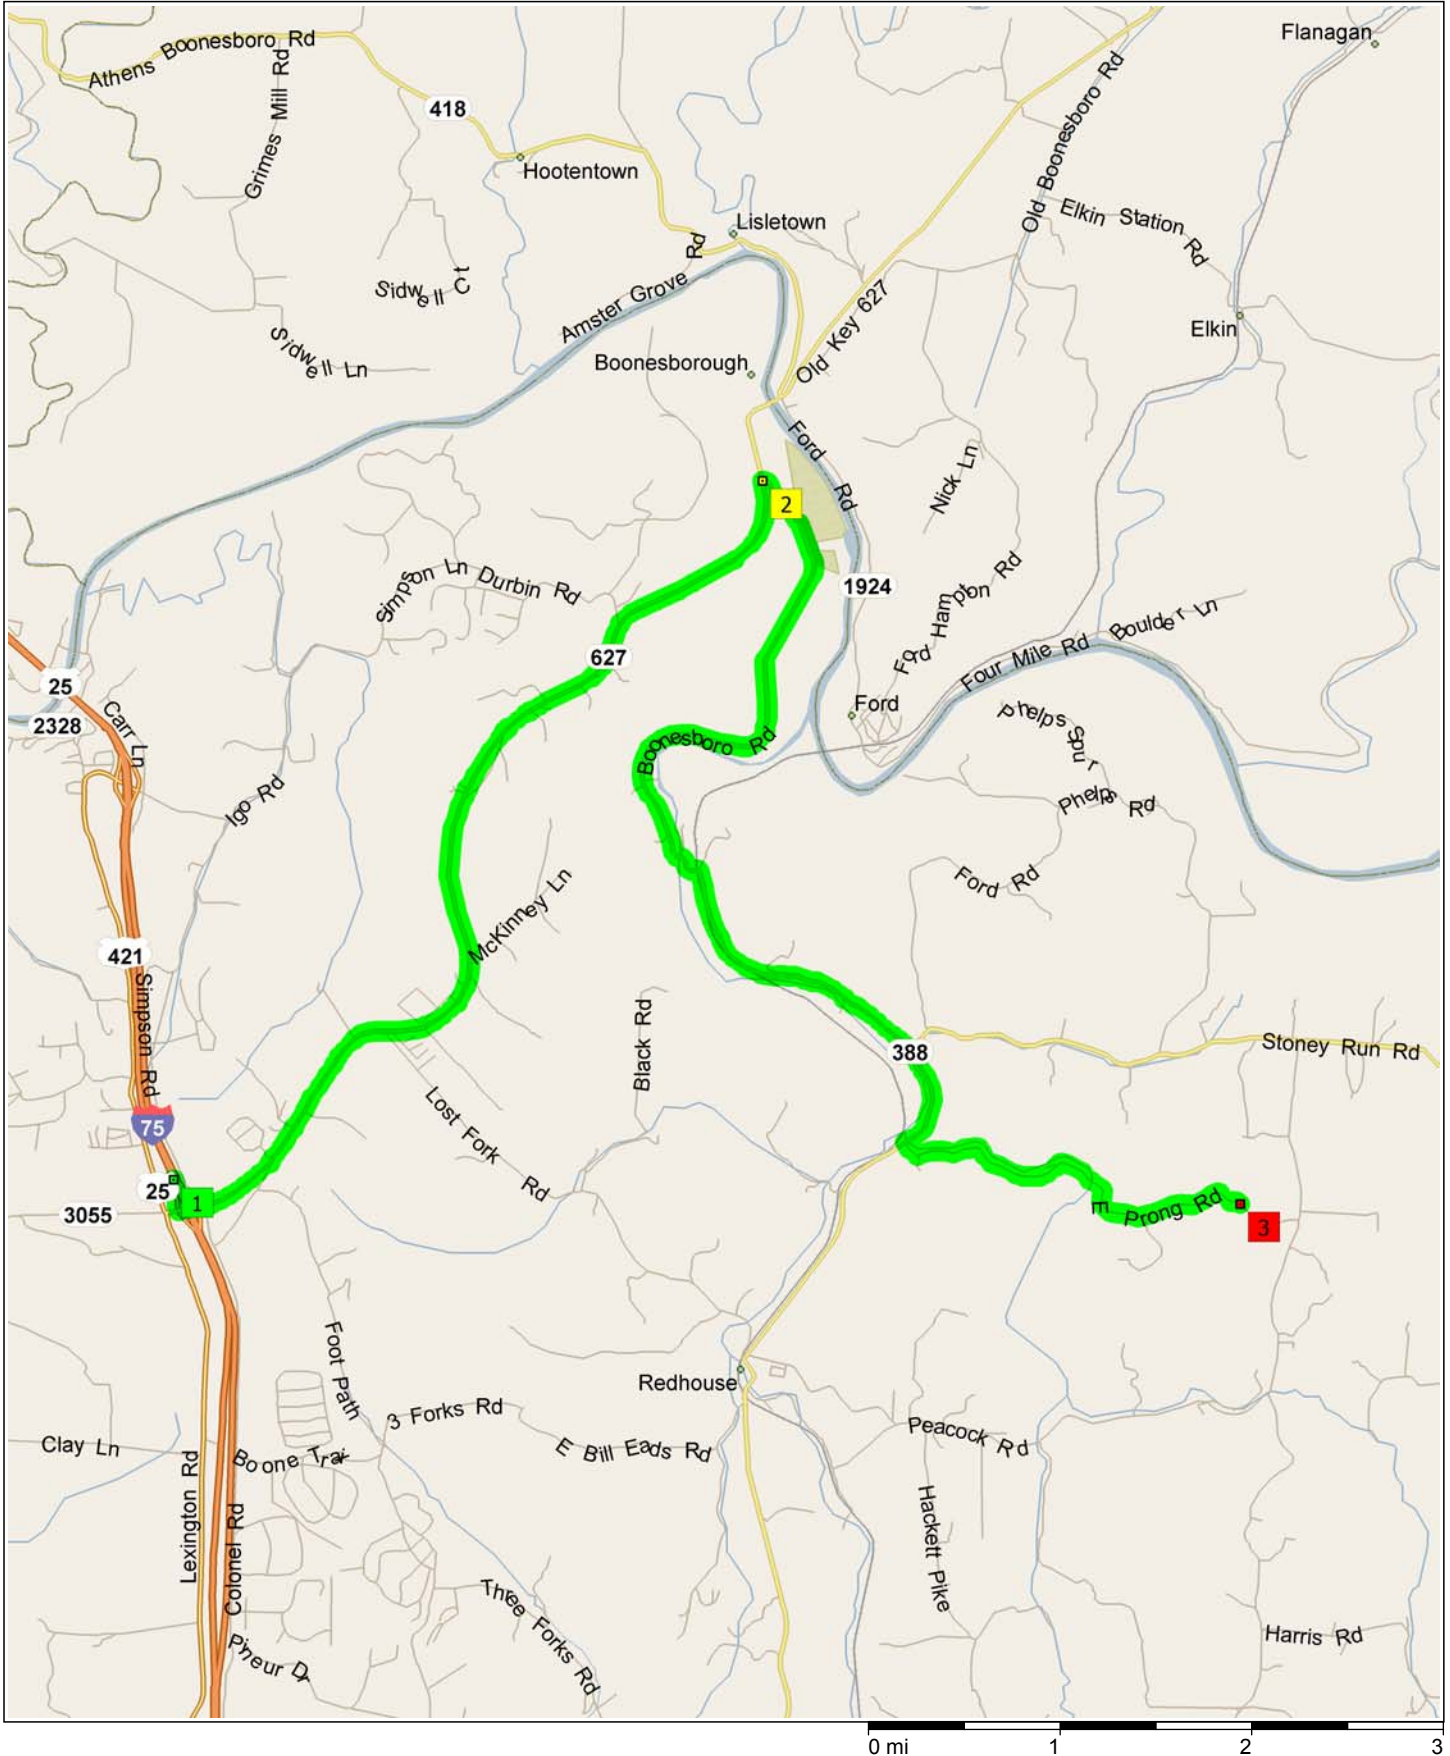

95 to 270 E Prong Rd, Richmond, KY 40475 preferred

13.1 miles; 23 minutes

9:00 AM 0.0 mi
Depart 95 on Ramp (South) for 0.2 mi

9:00 AM 0.2 mi
Turn LEFT (East) onto SR-3055 [SR-627] for 0.1 mi

9:00 AM 0.3 mi
Road name changes to SR-627 for 5.5 mi

9:10 AM 5.8 mi
At 4399 Boonesboro Rd, Richmond, KY 40475, turn RIGHT (East) onto SR-388 [Boonesboro Rd] for 5.2 mi

9:19 AM 11.0 mi
Turn LEFT (South) onto E Prong Rd for 164 yds

9:19 AM 11.1 mi
Turn LEFT to stay on E Prong Rd for 2.0 mi

9:23 AM 13.1 mi
Arrive 270 E Prong Rd, Richmond, KY 40475