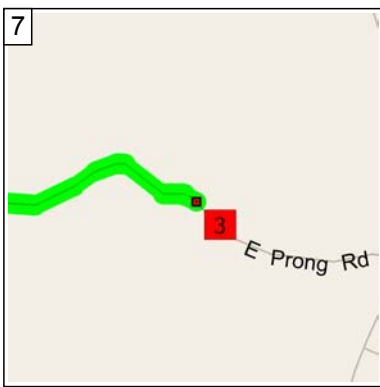

95 to 270 E Prong Rd, Richmond, KY 40475 preferred

13.1 miles; 23 minutes

9:00 AM 0.0 mi
Depart 95 on Ramp (South) for 0.2 mi

9:00 AM 0.2 mi
Turn LEFT (East) onto SR-3055 [SR-627] for 0.1 mi

9:00 AM 0.3 mi
Road name changes to SR-627 for 5.5 mi

9:10 AM 5.8 mi
At 4399 Boonesboro Rd, Richmond, KY 40475, turn RIGHT (East) onto SR-388 [Boonesboro Rd] for 5.2 mi

9:19 AM 11.0 mi
Turn LEFT (South) onto E Prong Rd for 164 yds

9:19 AM 11.1 mi
Turn LEFT to stay on E Prong Rd for 2.0 mi

9:23 AM 13.1 mi
Arrive 270 E Prong Rd, Richmond, KY 40475