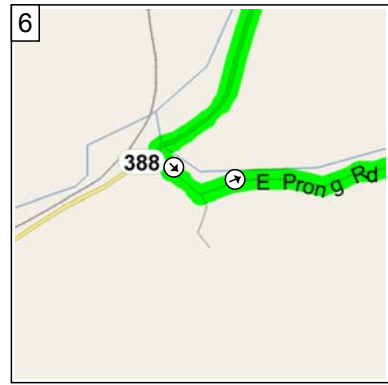

95 to 270 E Prong Rd, Richmond, KY 40475 preferred

13.1 miles; 23 minutes

9:00 AM 0.0 mi
Depart 95 on Ramp (South) for 0.2 mi

9:00 AM 0.2 mi
Turn LEFT (East) onto SR-3055 [SR-627] for 0.1 mi

9:00 AM 0.3 mi
Road name changes to SR-627 for 5.5 mi

9:10 AM 5.8 mi
At 4399 Boonesboro Rd, Richmond, KY 40475, turn RIGHT (East) onto SR-388 [Boonesboro Rd] for 5.2 mi

9:19 AM 11.0 mi
Turn LEFT (South) onto E Prong Rd for 164 yds

9:19 AM 11.1 mi
Turn LEFT to stay on E Prong Rd for 2.0 mi

9:23 AM 13.1 mi
Arrive 270 E Prong Rd, Richmond, KY 40475